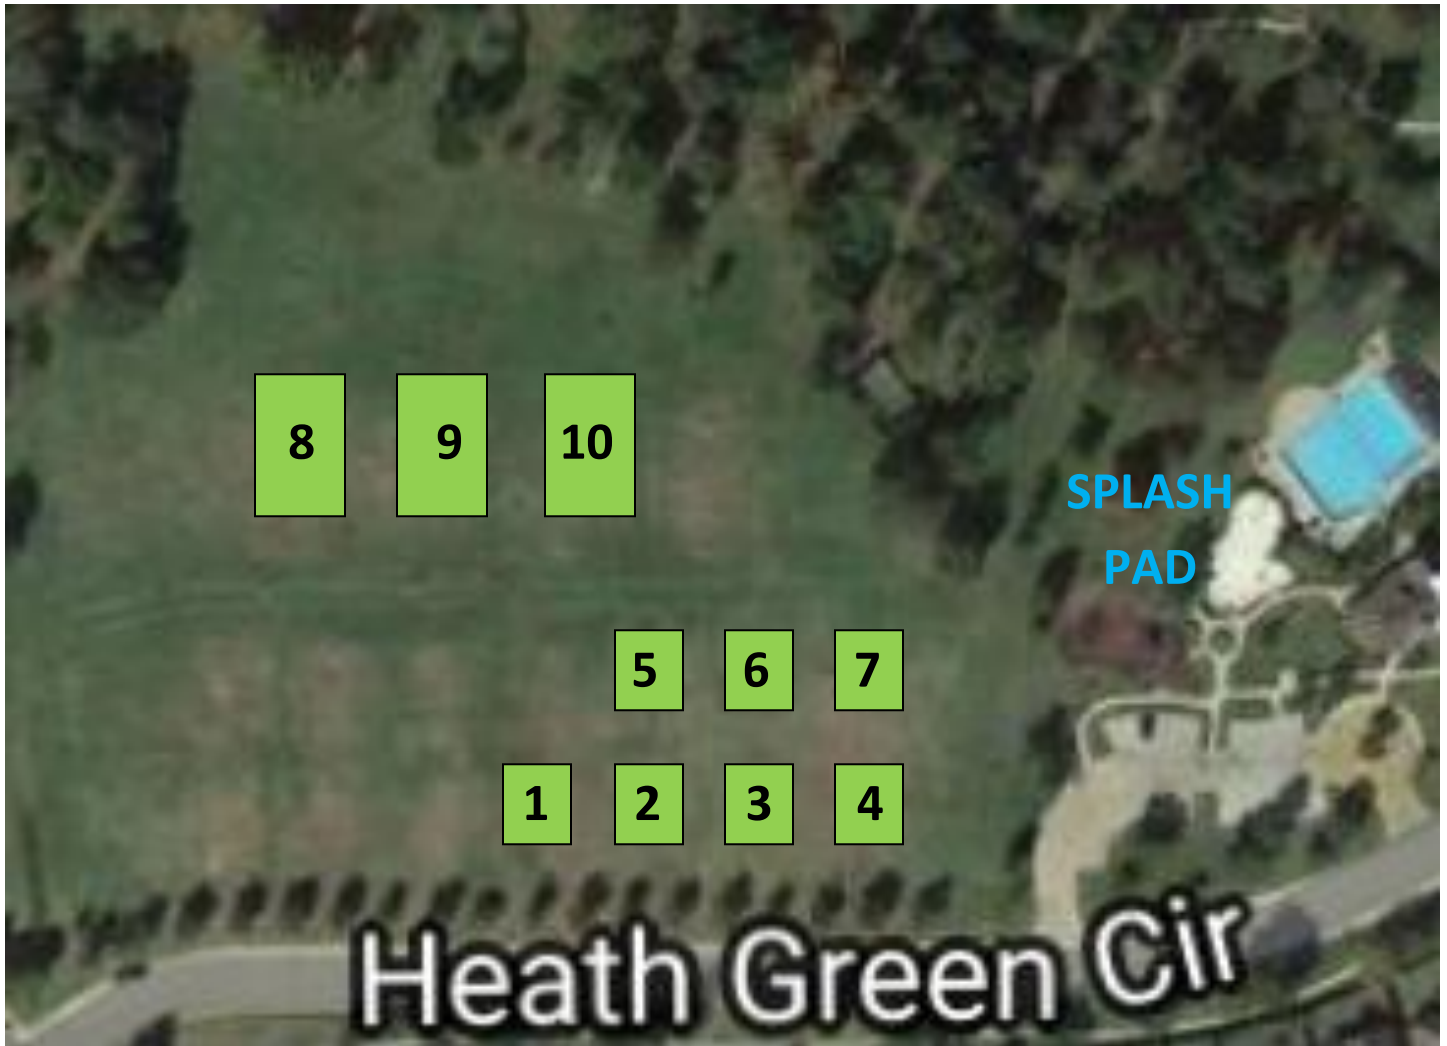

**CENTRAL PARK/ROBERTS FIELDS**  
**FIELD LAYOUT SOCCER FALL 2018 SEASON**

Physical address:

Roberts Fields/Central Park  
15015 Heath Green Cir.  
Cypress TX 77433